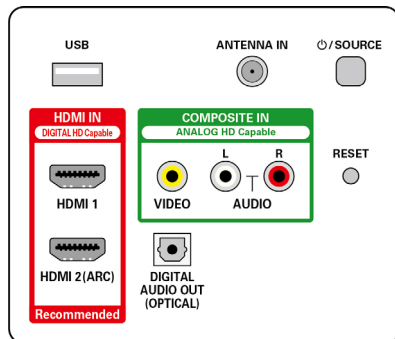

Accessories

- Included accessories: Remote Control, Quick start guide, Table top stand, Screws

720p HD Resolution

120 Brilliant Motion Rate

120 BMR delivers unprecedented motion sharpness to your TV. Showcase sports, movies, or any fast-paced scenery with incredible clarity, so you never miss any part of the action.

500,000+ Movies & TV episodes

Roku TV makes it easier to get more from your TV. Choose from 500,000+ movies and TV episodes from across streaming services.

Fast and Easy Search

Search by title, actor or director to see where to stream your favorite shows for free or at the lowest price.

Works with Apple AirPlay

Effortlessly stream videos, photos, music, and more from your Apple device to your TV with AirPlay. Plus mirror the screen from your iPhone, iPad, or Mac to the big screen.*

Works with Voice assistant

Experience entertainment for everyone. Enjoy easy voice control with Hey Google, Alexa and Siri. —Works with Hey Google "Hey Google, turn off family room Roku". —Works with Alexa "Alexa, show me comedies on bedroom Roku". —Works with Apple HomeKit "Hey Siri, Play jazz on the living room TV".

Wireless LAN 802.11ac

Easily connect your TV to your wireless network. Watch and pause live over-the-air TV with a digital antenna and 16GB or larger USB Flash Drive, and connect your favorite devices via HDMI.

Date of issue 2021-04-29

Version: 5.1.1

12 NC: 8670 001 56183
UPC: 0 53818 52057 4

Specifications are subject to change without notice.

Trademarks are the property of Koninklijke Philips N.V. or their respective owners.

© 2021 Magnavox.

All Rights reserved.

www.magnavox.com

* Roku, Roku TV and the Roku logo are the trademarks or registered trademarks of Roku, Inc. All other trademarks and logos herein are the property of their respective owners.

* Google is a trademark of Google LLC. Amazon, Prime Video, and all related logos are trademarks of Amazon.com, Inc. or its affiliates. Third party voice assistant features and services may be subject to change or removal without notice.

* Apple, AirPlay, HomeKit and Siri are trademarks of Apple, Inc., registered in the U.S. and other countries. This Magnavox Roku TV is compatible with AirPlay 2 and HomeKit. and requires iOS 12.3 or later or macOS10.14.5 or later.

* Content resolution is based on TV compatibility and may vary by channel. Channels are subject to change, vary by region, and may require payment. Roku search does not work with all channels.

* Voice support currently available in English only.