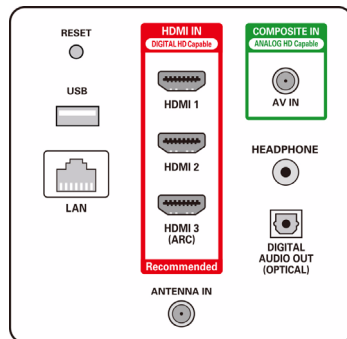

Stream almost anything

Kick back with access to 500,000+ streaming movies and TV episodes across thousands of free and paid channels. Watch blockbusters, hit series, live news, kids' shows, and more. Plus, stream award-winning originals from channels like Netflix and Amazon Prime Video.

Fast and easy search

Search by title, actor or director to see where to stream your favorite shows for free or at the lowest price.

Feature-packed Roku mobile app

Turn your iOS® or Android™ device into the ultimate streaming companion. Control your Roku TV, search with your keyboard or voice or connect a pair of headphones to use private listening.

4K Ultra HD Resolution

4 times the resolution of Full HD brings your viewing experience to the whole new level. Enjoy every detail and the breathtaking beauty of the pictures.

Pause over-the-air TV

Watch and pause live over-the-air TV with a digital antenna and 16GB or larger USB Flash Drive, and connect your favorite devices via HDMI.

BMR120

Enjoy your favorite action packed sports and movies with Brilliant Motion Rate of 120. BMR120, advanced backlight control technology, provides brilliant motion clarity and sharpness making your HDTV experience even more enjoyable.

Sonic Emotion Premium

Sonic Emotion Premium fills your surroundings with the right ambience, clarifies voice, and details the sound stage, making your experience more immersive and enjoyable.

Date of issue 2019-06-10

Version: 2.5.1

12 NC: 8670 001 57653
UPC: 0 53818 52063 5

Specifications are subject to change without notice.

Trademarks are the property of Koninklijke Philips N.V. or their respective owners.

© 2019 Magnavox.

All Rights reserved.

www.magnavox.com

* ROKU, ROKU TV and the ROKU logo are the trademarks of Roku, Inc. All other trademarks and logos herein are the property of their respective owners.

* Payment required for some channels and content. 4K and HDR require 4K and HDR content, is not available on all channels and is subject to channel provider bandwidth requirements. Channels are subject to change and vary by region