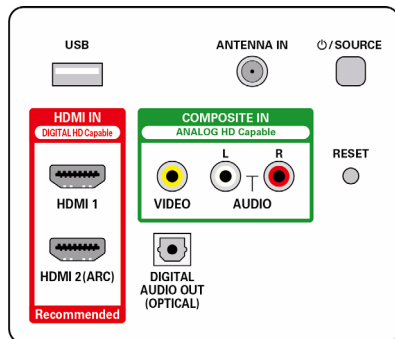

Stream almost anything

Kick back with access to 500,000+ streaming movies and TV episodes across thousands of free and paid channels. Watch blockbusters, hit series, live news, kids' shows, and more. Plus, stream award-winning originals from channels like Netflix and Amazon Prime Video.

Fast and easy search

Search by title, actor or director to see where to stream your favorite shows for free or at the lowest price.

Feature-packed Roku mobile app

Turn your iOS® or Android™ device into the ultimate streaming companion. Control your Roku TV, search with your keyboard or voice or connect a pair of headphones to use private listening.

BMR120

Enjoy your favorite action packed sports and movies with Brilliant Motion Rate of 120. BMR120, advanced backlight control technology, provides brilliant motion clarity and sharpness making your HDTV experience even more enjoyable.

Pause over-the-air TV

Watch and pause live over-the-air TV with a digital antenna and 16GB or larger USB Flash Drive, and connect your favorite devices via HDMI.

Sonic Emotion Premium

Sonic Emotion Premium fills your surroundings with the right ambience, clarifies voice, and details the sound stage, making your experience more immersive and enjoyable.

Date of issue 2019-06-10

Version: 3.0.1

12 NC: 8670 001 57487
UPC: 0 53818 52060 4

Specifications are subject to change without notice.

Trademarks are the property of Koninklijke Philips N.V. or their respective owners.

© 2019 Magnavox.

All Rights reserved.

www.magnavox.com

* ROKU, ROKU TV and the ROKU logo are the trademarks of Roku, Inc. All other trademarks and logos herein are the property of their respective owners.