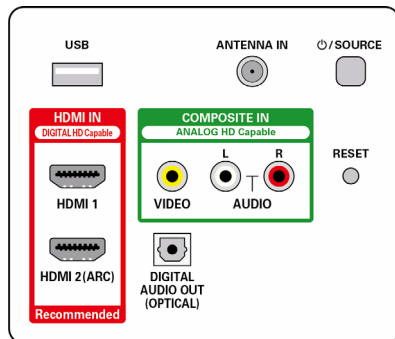

Accessories

- Included accessories: Quick start guide, Remote Control, Table top stand

Smart TV made easy

Get to all the things you want to watch, easier with Philips Roku TV. Start streaming your favorite movies and TV shows. Access your cable box or HD antenna. Or even fire up your gaming console - all from your home screen.

Stream almost anything

Kick back with access to 500,000+ streaming movies and TV episodes across thousands of free and paid channels. Watch blockbusters, hit series, live news, kids' shows, and more. Plus, stream award-winning originals from channels like Netflix and Amazon Prime Video.

Fast and easy search

Search by title, actor or director to see where to stream your favorite shows for free or at the lowest price.

Feature-packed Roku mobile app

Turn your iOS® or Android™ device into the ultimate streaming companion. Control your Roku TV, search with your keyboard or voice or connect a pair of headphones to use private listening.

BMR120

Enjoy your favorite action packed sports and movies with Brilliant Motion Rate of 120. BMR120, advanced backlight control technology, provides brilliant motion clarity and sharpness making your HDTV experience even more enjoyable.

Pause over-the-air TV

Watch and pause live over-the-air TV with a digital antenna and 16GB or larger USB Flash Drive, and connect your favorite devices via HDMI.

Date of issue 2019-06-10

Version: 4.1.1

12 NC: 8670 001 56183
UPC: 0 53818 52057 4

Specifications are subject to change without notice.

Trademarks are the property of Koninklijke Philips N.V. or their respective owners.

© 2019 Magnavox.

All Rights reserved.

www.magnavox.com

* ROKU, ROKU TV and the ROKU logo are the trademarks of Roku, Inc. All other trademarks and logos herein are the property of their respective owners.