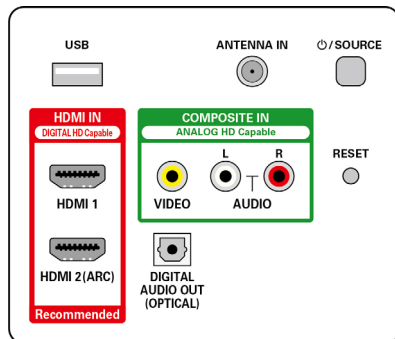

Accessories

- Included: Quick start guide, Remote control, Batteries for remote control, Tabletop Stand, Screws

Borderless attractive design

With an elegant stand and 3-sided bezel-less display, enhance the look of any room with this sleek TV.

720p HD resolution

Widescreen HD resolution of 1366 x 768 pixels produces brilliant flicker-free progressive scan pictures.

120 Brilliant Motion Rate

Unprecedented motion sharpness for sports, movies, or any fast-paced scenery with incredible clarity.

Entertainment for everyone

Quickly access your cable box, satellite, HDTV antenna, and favorite streaming channels—all from your home screen.

Fast and easy search

Search by title, actor, or director to see where to stream your favorite shows for free or at the lowest price.

150,000+ movies & TV episodes¹

Get more from your TV. Choose from a large selection of entertainment across popular streaming services.

The Roku Channel

Stream hit movies, TV shows, 150+ live channels, family entertainment and more for free.

Works with Apple AirPlay

Effortlessly stream videos, photos, music, and more from your Apple device to your TV with AirPlay.

Works with Voice Assistant²

Easily control your TV from anywhere in the room with just your voice. Compatible with Siri, Alexa, or Hey Google.

Date of issue 2022-07-14

Version: 2.1.1

12 NC: 8670 001 81931
UPC: 0 53818 52074 1

Specifications are subject to change without notice.

Trademarks are the property of Koninklijke Philips N.V. or their respective owners.

© 2022 Magnavox.

All Rights reserved.

www.magnavox.com

* Roku, Roku TV and the Roku logo are the trademarks or registered trademarks of Roku, Inc. All other trademarks and logos herein are the property of their respective owners.

* Google is a trademark of Google LLC. Amazon, Alexa, Prime Video, and all related logos are trademarks of Amazon.com, Inc. or its affiliates. Third party voice assistant features and services may be subject to change or removal without notice.

* Apple, AirPlay, HomeKit and Siri are trademarks of Apple, Inc., registered in the U.S. and other countries. This Magnavox Roku TV is compatible with AirPlay 2 and HomeKit. and requires iOS 12.3 or later or macOS 10.14.5 or later.

* Content resolution is based on TV compatibility and may vary by channel. Channels are subject to change, vary by region, and may require payment. Roku search does not work with all channels.

* 1 Payment required for some channels and content. Channels can change and vary by region.

* 2 Voice support currently available in English and Spanish only.