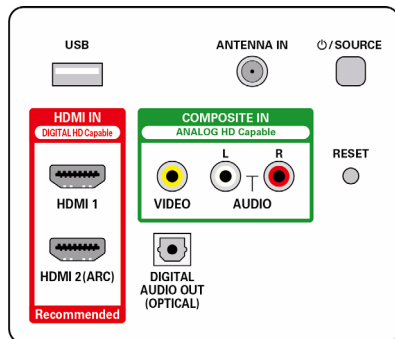

BMR120

Enjoy your favorite action packed sports and movies with Brilliant Motion Rate of 120. BMR120, advanced backlight control technology, provides brilliant motion clarity and sharpness making your HDTV experience even more enjoyable.

Pause over-the-air TV

Watch and pause live over-the-air TV with a digital antenna and 16GB or larger USB Flash Drive, and connect your favorite devices via HDMI.

Sonic Emotion Premium

Sonic Emotion Premium fills your surroundings with the right ambience, clarifies voice, and details the sound stage, making your experience more immersive and enjoyable.