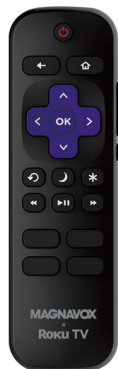

32MV319R

32" Class 720p LED LCD Roku TV

A simpler, smarter and totally entertaining TV with built-in features to stream, watch live, and more

- **720p High Definition Resolution for ultra-sharp images**
- **Brilliant Motion Rate 120 for superb motion clarity**
- **Connectivity Options**
- **16 Watts of clear balanced surround sound**
- **Cable TV, antenna & streaming compatible**
- **Simple, intuitive interface for easy navigation**
- **Enjoy 500,000+ movies and TV episodes**
- **Fast and easy search across top channels**

32MV319R/F7 32" Class 720p LED LCD Roku TV

Product specifications

Picture/Display

- Aspect ratio: Widescreen
- Diagonal screen size: 32 inch / 81 cm
- Visible screen diagonal (inch): 32 inch
- Panel resolution: 720p, 1366 x 768 pixels
- Picture enhancement: Progressive scan, 3D Combfilter, Digital Noise Reduction, Dynamic contrast enhancement, 3/2 - 2/2 motion pull down, Clear Pix Engine Plus

Supported Display Resolution

Resolution	Refresh rate
Computer formats	
640 x 480	60Hz
800 x 600	60Hz
1024 x 768	60Hz
1280 x 768	60Hz
1360 x 768	60Hz

Sound

- Sound System: Mono, Stereo, SAP, Dolby Audio
- Output power (RMS): 2 x 8W

Power

- Mains power: 120V/60Hz
- Power consumption: 50 W
- Standby power consumption: <0.5W
- Ambient temperature: 5°C to 40°C (41°F to 104°F)

Dimensions

- Set dimensions in inch (W x H x D): 29.1 x 17.5 x 2.6 inch
- Set dimensions with stand in inch (W x H x D): 29.1 x 18.5 x 6.7 inch
- Product weight (lb): 8.93 lb
- Product weight (+stand) (lb): 9.26 lb
- Box dimensions in inch (W x H x D): 31.1 x 19.9 x 4.5 inch
- Weight incl. Packaging (lb): 11.57
- VESA wall mount compatible: 200 x 100 mm