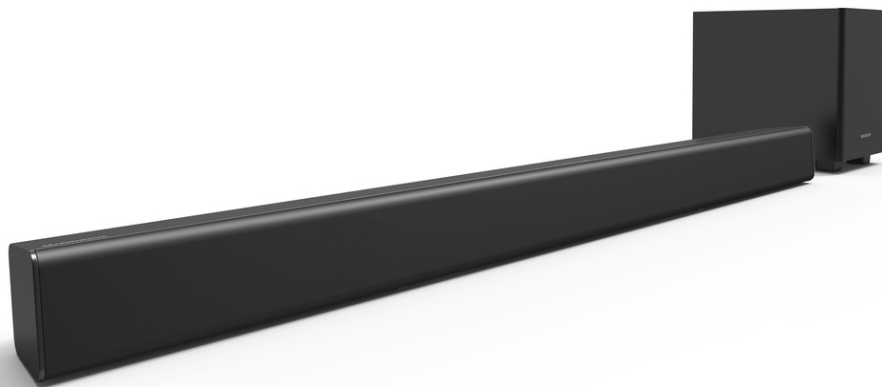

MSB3610

2.1ch Soundbar with Wired Subwoofer

Stream music wirelessly from your smart phone or tablet via Bluetooth®

- **Total 50W (Soundbar 24W, Subwoofer 26W)**
- **Dynamic External Subwoofer Speaker for deep Bass sound**
- **Preset Sound mode (STANDARD, SPORTS, MUSIC, MOVIE, NEWS)**
- **Night Mode optimized for quiet listening environment**
- **Dolby Audio for rich, clear and immersive surround sound**
- **Wireless music streaming via Bluetooth**
- **USB Playback (WAV file)**
- **Wall-mountable (mounting hardware not included)**

MSB3610/F7 2.1ch Soundbar with Wired Subwoofer

Product specifications

Sound

- Total Power (RMS): 50 W
- Equalizer settings: Movie, Music, News, Sports, Standard
- Subwoofer Type: Active

Connectivity

- Rear Connections: Line-in (3.5mm audio in), USB, Digital optical in, Subwoofer Out, Analog Audio Left/Right In
- Bluetooth

Convenience

- LED Indicator: Bluetooth/Pair/Volume: Blue, Line-in/USB/Optical/Aux: Amber
- Wall mountable

Power

- Power supply: 120V
- Standby power consumption: Under 1.0W

Dimensions

- Main Unit (W x H x D): 39.4 x 3.1 x 3.1 inch

- Main Unit (W x H x D): 999 x 77 x 77 mm
- Subwoofer (W x H x D): 6.9 x 9.4 x 9.6 inch
- Subwoofer (W x H x D): 175 x 220 x 242 mm
- Main Unit Weight: 4.41 lb
- Main Unit Weight: 2.0 kg
- Subwoofer Weight: 2.5 kg
- Subwoofer Weight: 5.52 lb
- Packaging type: L Shape Packaging
- Packaging (W x H x D): 41.6 x 9.0 x 15.7 inch
- Packaging (W x H x D): 1,055 x 227 x 397 mm
- Subwoofer side: 20.8 x 9.0 x 10.7 inch
- Subwoofer side: 527 x 227 x 270 mm
- Weight incl. Packaging: 13.89 lb
- Weight incl. Packaging: 6.3 kg